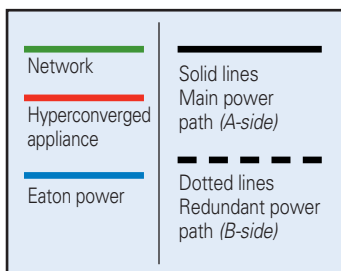

Eaton and Dell XC with Nutanix boost business continuity

Dell XC with Nutanix natively converges server and storage resources into a turnkey enterprise cloud platform that is easy to deploy, scale and manage. As a validated power management partner, Eaton provides power infrastructure that automates and centralizes power management to bolster availability and business continuity of Nutanix systems.

This reference architecture recommends the Eaton power infrastructure to organize, manage and protect a Nutanix-based Dell XC Web-Scale Series for VMware Horizon View.