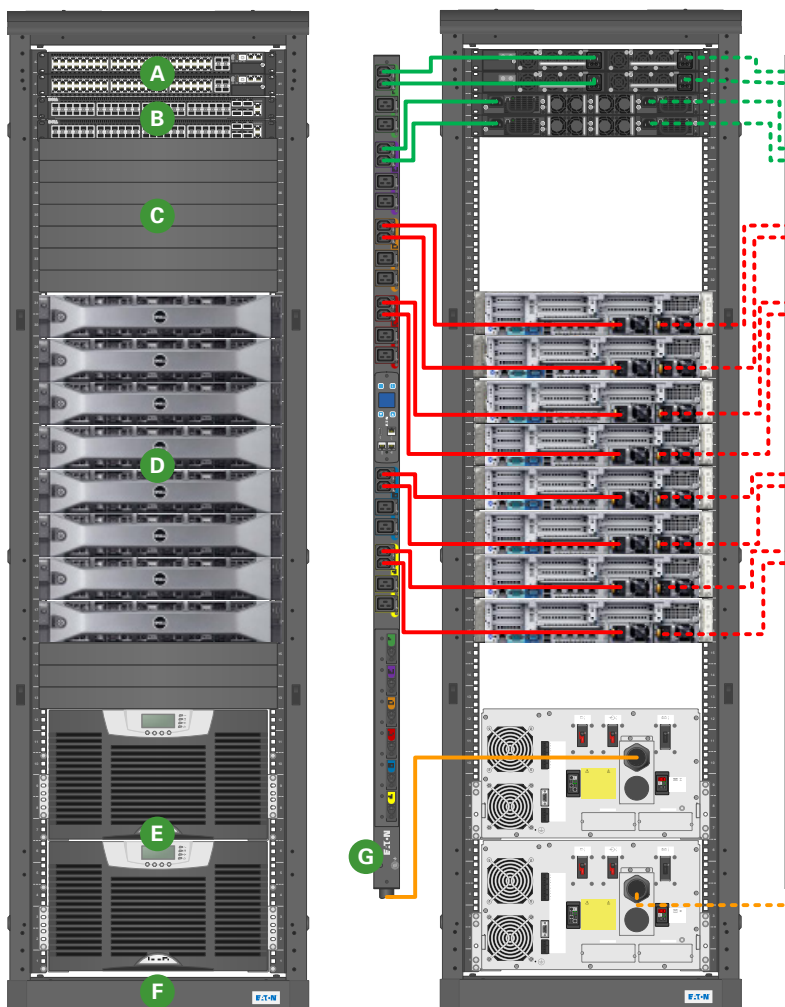

Nutanix-based Dell XC Web-scale Converged Appliances for VMware Horizon View

- A** Dell Networking S4819 Switch
- B** Dell Networking S60 Switch
- C** Eaton blanking panels
- D** Dell XC Series with Nutanix
- E** Eaton BladeUPS 12 kW UPS
- F** Eaton S-Series enclosure
- G** Eaton managed ePDU G3

Front

Back

Eaton and Dell XC with Nutanix boost business continuity

Dell XC with Nutanix natively converges server and storage resources into a turnkey enterprise cloud platform that is easy to deploy, scale and manage. As a validated power management partner, Eaton provides power infrastructure that automates and centralizes power management to bolster availability and business continuity of Nutanix systems.

This reference architecture recommends the Eaton power infrastructure to organize, manage and protect a Nutanix-based Dell XC Web-Scale Series for VMware Horizon View.

COMPONENT LIST

Components	Quantity	Description	Power Draw (Watts)		Power Connection	U Space	
			Per Device (Max)	Solution Total		Per Unit	Solution Total
Powering Nutanix-Based Dell XC Web-Scale Converged Appliance for VMware Horizon View							
Network Switch	2	Dell Networking S4810 10 Gb ToR Switch	156	312	C14	1	2
Network Switch	2	Dell Networking S60 1 Gb ToR Switch	280	560	C14	1	2
Hyperconvergence	8	Nutanix-based Dell XC730 Web-scale Converged Appliance	1500	12000	C14	2	16
Hypervisor	—	VMware ESXi 5.5, Nutanix Acropolis, VMware Horizon View on VMware vSphere 5.5	—	—	N/A	—	—
			Total Power	12872		Grand Total	20